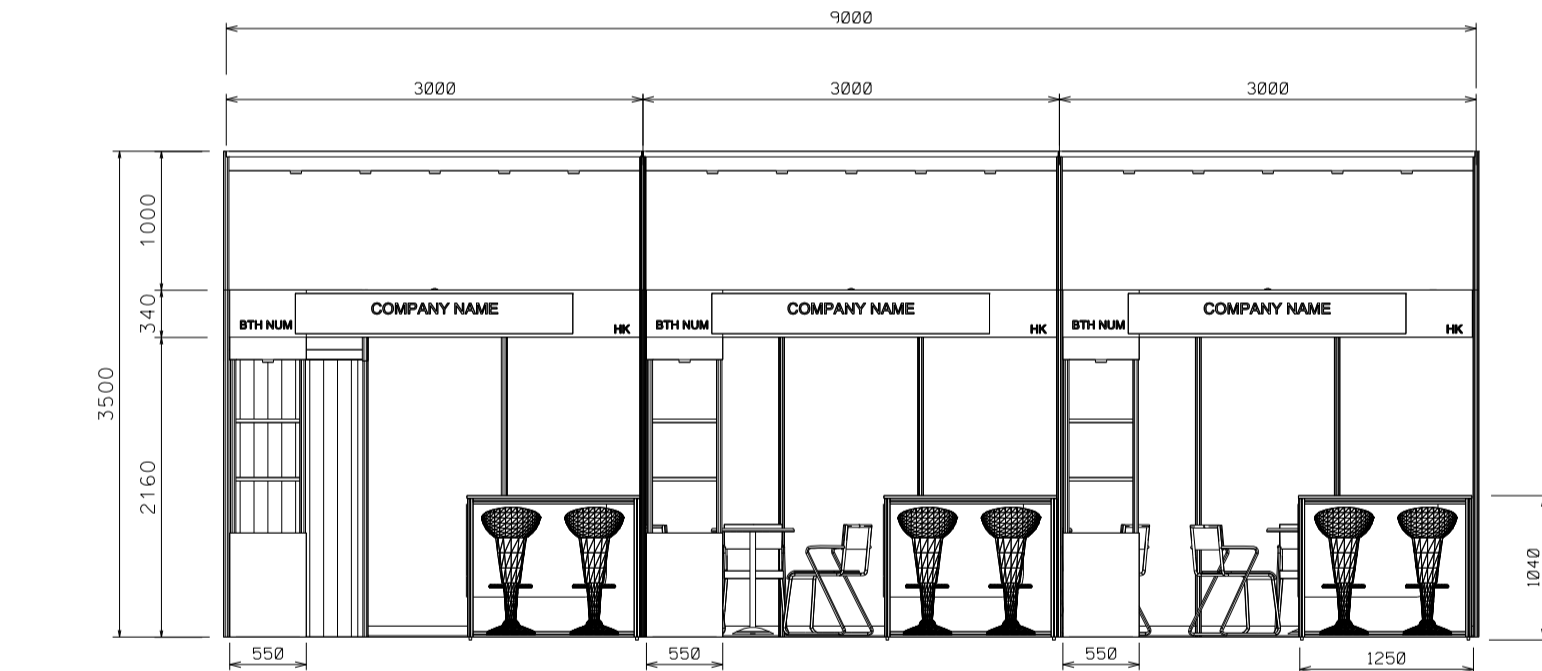

Hong Kong International Wine and Spirits Fair

香港國際美酒展

9M x 3M x 3.5M(H) Standard Booth (Option A)

9米乘3米乘3.5米(高)標準攤位

ELEVATION

PERSPECTIVE

BOOTH SPECIFICATIONS		QTY.
	DISPLAY SHOWCASE	3
	BAR COUNTER	3
	1000W x 300D WOODEN DISPLAY SHELF	6
	LONGARMED SPOTLIGHT (300MM) 23WATT ENERGY SAVING LAMP (YELLOW LIGHT)	9
	ROUND MEETING TABLE	3
	BAR STOOL	9
	BLACK LEATHER CHAIR	9
	50W DOWNLIGHT	15
	RUBBISH BIN & CARPET (27sqm.)	