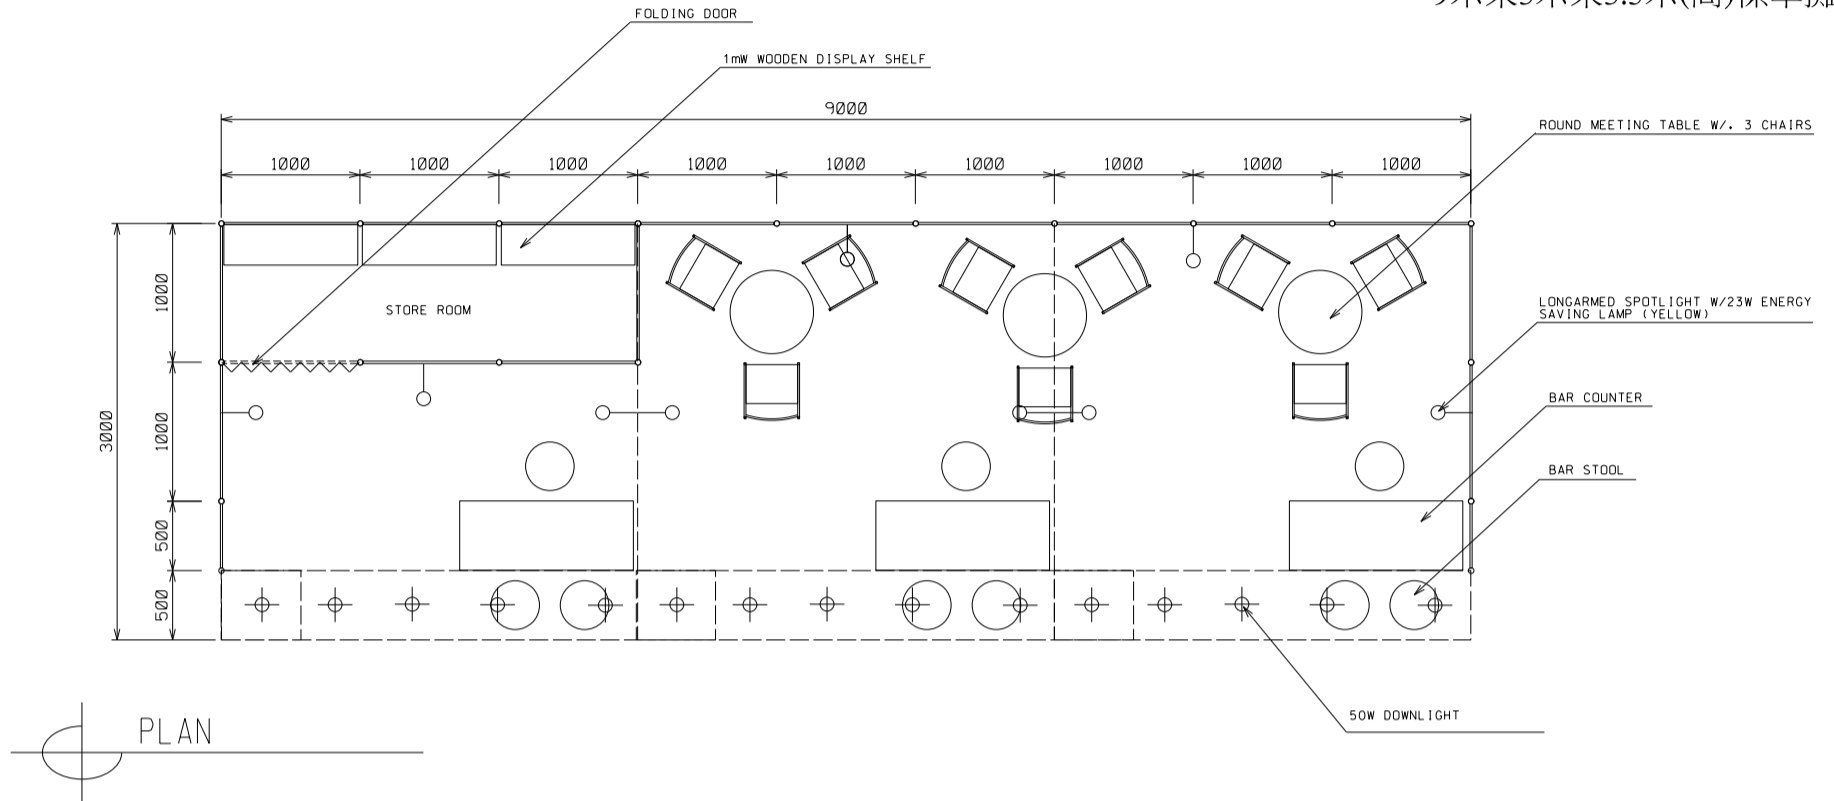

Hong Kong International Wine and Spirits Fair

香港國際美酒展

9M x 3M x 3.5M(H) Standard Booth (Option A)

9米乘3米乘3.5米(高)標準攤位

ELEVATION

PERSPECTIVE

BOOTH SPECIFICATIONS		QTY.
	DISPLAY SHOWCASE	3
	BAR COUNTER	3
	1000W x 300D WOODEN DISPLAY SHELF	6
	LONGARMED SPOTLIGHT (300MM) 23WATT ENERGY SAVING LAMP (YELLOW LIGHT)	9
	ROUND MEETING TABLE	3
	BAR STOOL	9
	BLACK LEATHER CHAIR	9
	50W DOWNLIGHT	15
	RUBBISH BIN & CARPET (27sqm.)	