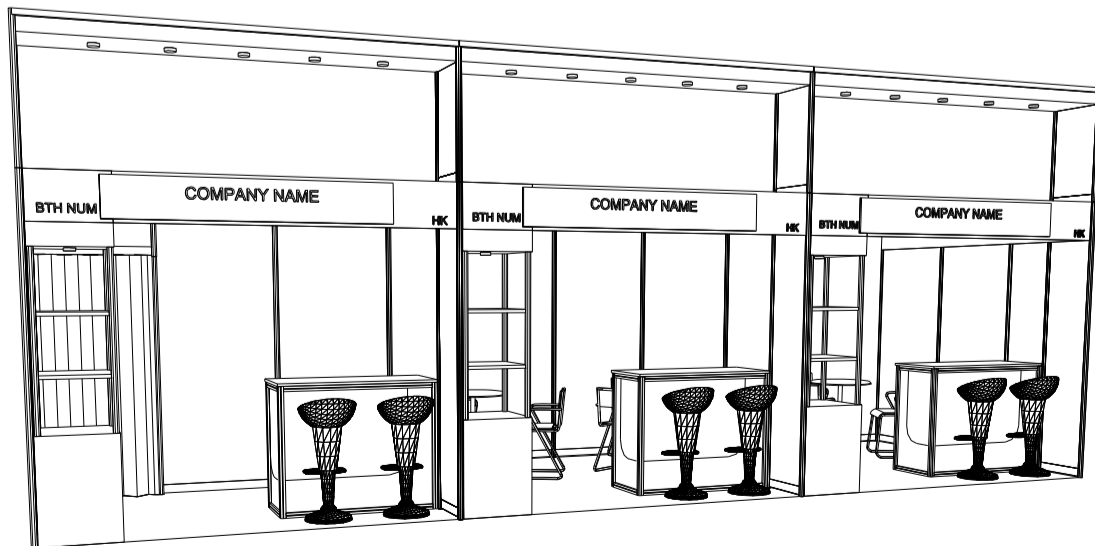

Hong Kong International Wine and Spirits Fair

香港國際美酒展

9M x 3M x 3.5M(H) Standard Booth (Option A)

9米乘3米乘3.5米(高)標準攤位

ELEVATION

PERSPECTIVE

BOOTH SPECIFICATIONS		QTY.
	DISPLAY SHOWCASE	3
	BAR COUNTER	3
	1000W x 300D WOODEN DISPLAY SHELF	6
	LONGARMED SPOTLIGHT (300MM) 23WATT ENERGY SAVING LAMP (YELLOW LIGHT)	9
	ROUND MEETING TABLE	3
	BAR STOOL	9
	BLACK LEATHER CHAIR	9
	50W DOWNLIGHT	15
	RUBBISH BIN & CARPET (27sqm.)	